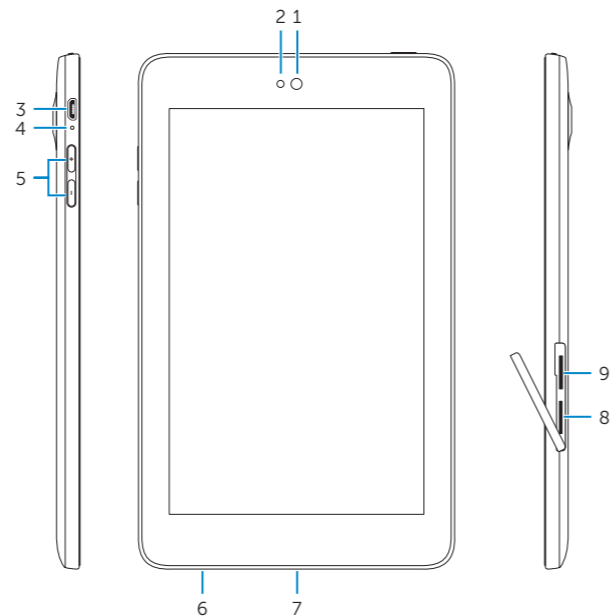

# Features

Funkce | Jellemzők | Funkcije

1. Front camera
2. Ambient-light sensor
3. Micro-USB/charging port
4. Battery-charging status light
5. Volume buttons (2)
6. Service Tag label
7. Speaker
8. MicroSD-card slot
9. SIM-card slot (LTE/HSPA+ models only)
10. Rear camera
11. Power button
12. Microphone
13. Headset port